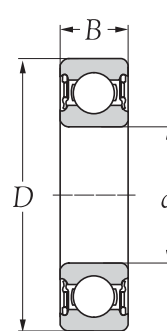

Ball Bearings (Inch sizes)

series **RLS.., RLS..ZZ, RLS..2RS**

Open

Shielded type
(ZZ)

Sealed type
(2RS)

Boundary dimensions			Basic load ratings		Limiting speeds		Bearing numbers			Mass
<i>d</i>	<i>D</i>	<i>B</i>	dynamic <i>C_r</i>	static <i>C_{0r}</i>	grease rpm	oil rpm				kg (approx.)
12.700	33.338	9.525	4360	2510	21000	24000	RLS - 4	RLS - 4 ZZ	RLS - 4 2RS	0.038
15.875	39.688	11.113	8620	4510	17000	20000	RLS - 5	RLS - 5 ZZ	RLS - 5 2RS	0.067
19.050	47.625	14.288	9080	6200	14000	16000	RLS - 6	RLS - 6 ZZ	RLS - 6 2RS	0.120
22.225	50.800	14.288	8720	5190	13100	15100	RLS - 7	RLS - 7 ZZ	RLS - 7 2RS	0.142
25.400	57.180	15.875	10780	6980	11500	13500	RLS - 8	RLS - 8 ZZ	RLS - 8 2RS	0.190
28.575	63.500	15.875	12800	8400	10500	12000	RLS - 9	RLS - 9 ZZ	RLS - 9 2RS	0.185
31.750	69.850	17.436	20770	15190	9500	11000	RLS-10	RLS-10 ZZ	RLS-10 2RS	0.285
34.925	76.200	17.436	19750	15300	8600	10000	RLS-11	RLS-11 ZZ	RLS-11 2RS	0.362
38.100	82.550	19.050	22710	18140	8000	9200	RLS-12	RLS-12 ZZ	RLS-12 2RS	0.402
41.275	88.900	19.050	24360	20680	7400	8500	RLS-13	RLS-13 ZZ	RLS-13 2RS	0.580
44.450	95.250	20.640	26980	23180	6900	7900	RLS-14	RLS-14 ZZ	RLS-14 2RS	0.640
47.635	101.600	20.640	43350	29400	6400	7400	RLS-15	RLS-15 ZZ	RLS-15 2RS	0.750
50.800	101.600	20.640	33370	29220	6300	7200	RLS-16	RLS-16 ZZ	RLS-16 2RS	0.653
57.150	114.300	22.230	36740	32930	5600	6400	RLS-18	RLS-18 ZZ	RLS-18 2RS	1.100
63.500	127.000	23.810	46830	45440	5050	5800	RLS-20	RLS-20 ZZ	RLS-20 2RS	1.600
69.850	133.400	23.810	46830	45440	4700	5400	RLS-22	RLS-22 ZZ	RLS-22 2RS	1.800