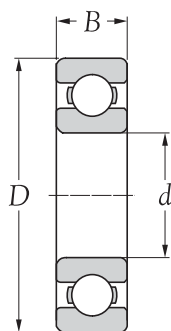

Ball Bearings (Inch sizes)

series **RLS.., RLS..ZZ, RLS..2RS**

Open

Shielded type
(ZZ)

Sealed type
(2RS)

Boundary dimensions			Basic load ratings		Limiting speeds		Bearing numbers			Mass
<i>d</i>	<i>D</i>	<i>B</i>	dynamic <i>C_r</i>	static <i>C_{0r}</i>	grease rpm	oil rpm				kg (approx.)
12.700	33.338	9.525	4360	2510	21000	24000	RLS - 4	RLS - 4 ZZ	RLS - 4 2RS	0.038
15.875	39.688	11.113	8620	4510	17000	20000	RLS - 5	RLS - 5 ZZ	RLS - 5 2RS	0.067
19.050	47.625	14.288	9080	6200	14000	16000	RLS - 6	RLS - 6 ZZ	RLS - 6 2RS	0.120
22.225	50.800	14.288	8720	5190	13100	15100	RLS - 7	RLS - 7 ZZ	RLS - 7 2RS	0.142
25.400	57.180	15.875	10780	6980	11500	13500	RLS - 8	RLS - 8 ZZ	RLS - 8 2RS	0.190
28.575	63.500	15.875	12800	8400	10500	12000	RLS - 9	RLS - 9 ZZ	RLS - 9 2RS	0.185
31.750	69.850	17.436	20770	15190	9500	11000	RLS-10	RLS-10 ZZ	RLS-10 2RS	0.285
34.925	76.200	17.436	19750	15300	8600	10000	RLS-11	RLS-11 ZZ	RLS-11 2RS	0.362
38.100	82.550	19.050	22710	18140	8000	9200	RLS-12	RLS-12 ZZ	RLS-12 2RS	0.402
41.275	88.900	19.050	24360	20680	7400	8500	RLS-13	RLS-13 ZZ	RLS-13 2RS	0.580
44.450	95.250	20.640	26980	23180	6900	7900	RLS-14	RLS-14 ZZ	RLS-14 2RS	0.640
47.635	101.600	20.640	43350	29400	6400	7400	RLS-15	RLS-15 ZZ	RLS-15 2RS	0.750
50.800	101.600	20.640	33370	29220	6300	7200	RLS-16	RLS-16 ZZ	RLS-16 2RS	0.653
57.150	114.300	22.230	36740	32930	5600	6400	RLS-18	RLS-18 ZZ	RLS-18 2RS	1.100
63.500	127.000	23.810	46830	45440	5050	5800	RLS-20	RLS-20 ZZ	RLS-20 2RS	1.600
69.850	133.400	23.810	46830	45440	4700	5400	RLS-22	RLS-22 ZZ	RLS-22 2RS	1.800