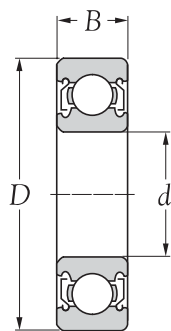

Ball Bearings (Inch sizes)

series **RLS.., RLS..ZZ, RLS..2RS**

Open

Shielded type
(ZZ)

Sealed type
(2RS)

Boundary dimensions			Basic load ratings		Limiting speeds		Bearing numbers			Mass
<i>d</i>	<i>D</i>	<i>B</i>	dynamic <i>C_r</i>	static <i>C_{0r}</i>	grease rpm	oil rpm				kg (approx.)
12.700	33.338	9.525	4360	2510	21000	24000	RLS - 4	RLS - 4 ZZ	RLS - 4 2RS	0.038
15.875	39.688	11.113	8620	4510	17000	20000	RLS - 5	RLS - 5 ZZ	RLS - 5 2RS	0.067
19.050	47.625	14.288	9080	6200	14000	16000	RLS - 6	RLS - 6 ZZ	RLS - 6 2RS	0.120
22.225	50.800	14.288	8720	5190	13100	15100	RLS - 7	RLS - 7 ZZ	RLS - 7 2RS	0.142
25.400	57.180	15.875	10780	6980	11500	13500	RLS - 8	RLS - 8 ZZ	RLS - 8 2RS	0.190
28.575	63.500	15.875	12800	8400	10500	12000	RLS - 9	RLS - 9 ZZ	RLS - 9 2RS	0.185
31.750	69.850	17.436	20770	15190	9500	11000	RLS-10	RLS-10 ZZ	RLS-10 2RS	0.285
34.925	76.200	17.436	19750	15300	8600	10000	RLS-11	RLS-11 ZZ	RLS-11 2RS	0.362
38.100	82.550	19.050	22710	18140	8000	9200	RLS-12	RLS-12 ZZ	RLS-12 2RS	0.402
41.275	88.900	19.050	24360	20680	7400	8500	RLS-13	RLS-13 ZZ	RLS-13 2RS	0.580
44.450	95.250	20.640	26980	23180	6900	7900	RLS-14	RLS-14 ZZ	RLS-14 2RS	0.640
47.635	101.600	20.640	43350	29400	6400	7400	RLS-15	RLS-15 ZZ	RLS-15 2RS	0.750
50.800	101.600	20.640	33370	29220	6300	7200	RLS-16	RLS-16 ZZ	RLS-16 2RS	0.653
57.150	114.300	22.230	36740	32930	5600	6400	RLS-18	RLS-18 ZZ	RLS-18 2RS	1.100
63.500	127.000	23.810	46830	45440	5050	5800	RLS-20	RLS-20 ZZ	RLS-20 2RS	1.600
69.850	133.400	23.810	46830	45440	4700	5400	RLS-22	RLS-22 ZZ	RLS-22 2RS	1.800