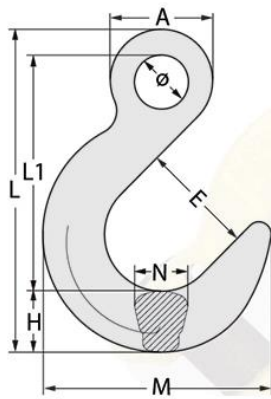

Foundry Hook (Clevis Type, FC)

CHAIN SIZE (mm)	CODE	WLL (T)	Wt. (kg)	DIMENSIONS (mm)					
				A	E	M	N	L	L1
7/8	107008	2	1.1	9.5	63.4	128	18	161	110
10	107010	3.2	2.5	13	76.9	156	32	199	137

Foundry Hook (Eye Type, FE)

CHAIN SIZE (mm)	CODE	WLL (T)	Wt. (kg)	DIMENSIONS (mm)							
				A	E	φ	H	M	N	L	L1
7/8	107108	2	1.09	39	63.5	18	31	120	25.4	163	121