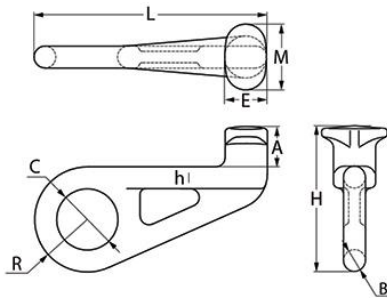

Summary

Specifications

Product Enquiry

Reviews

CODE	TYPE	CHAIN SIZE (mm)		WLL (T)	Wt. (kg)
		G80	G100		
104410	Straight	20	19	12.5	4
104412	LH 45°	20	19	12.5	4
104413	RH 45°	20	19	12.5	4

DIMENSIONS(mm)

A	B	C	E	R	M	L	H	h
46	25	70	48	60	75	265	166	25