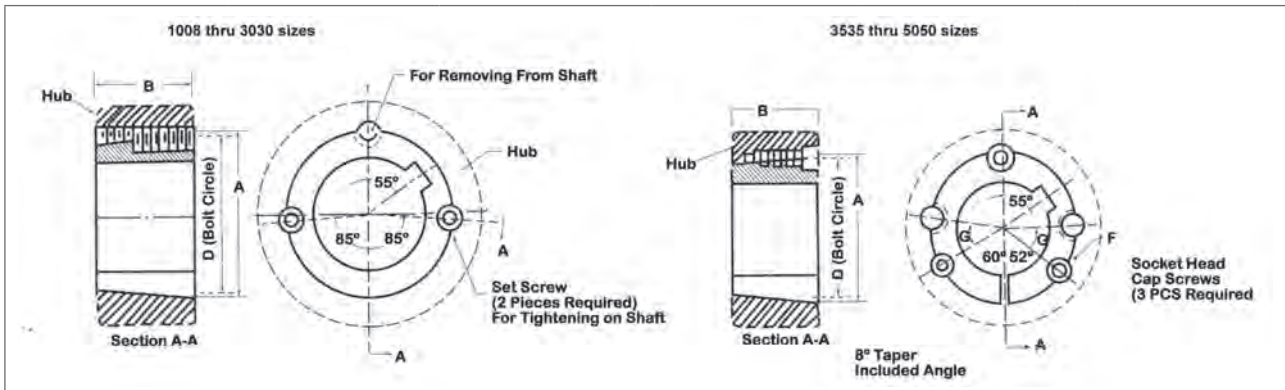

"Why compete against your supplier when you can be our partner"

The Taper Lock Bush is a tried and proven method for fixing a driven device to a shaft. The simple design allows for easy maintenance, it is a simple easy-on, easy-off process.

Bush	A	B	D	G	Set Crews Dia. x Len.
1008	35.2	22.3	33.73		1/4 x 1/2
1108	38.38	22.3	36.92		1/4 x 1/2
1210	47.62	25.4	44.44		3/8 x 5/8
1215	47.62	38.1	44.44		3/8 x 5/8
1610	57.15	25.4	53.97		3/8 x 5/8
1615	57.15	38.1	53.97		3/8 x 5/8
2012	69.85	31.8	66.68		7/16 x 7/8
2017	69.85	44.5	66.68		7/16 x 7/8
2517	85.73	44.5	82.55		1/2 x 1
2525	85.73	63.5	82.56		1/2 x 1
3020	107.96	50.8	101.6		5/8 x 1-1/4
3030	107.96	76.2	101.6		5/8 x 1-1/4
3525	127	63.5	122.68	40	1/2 x 1-1/2
3535	127	89	122.68	40	1/2 x 1-1/2
4030	146.05	76.2	140.72	40	5/8 x 1-1/2
4040	146.05	101.5	140.72	40	5/8 x 1-3/4
4545	161.93	114.3	155.7	40	3/4 x 2
5050	177.8	127	170.69	37	7/8 x 2-1/4